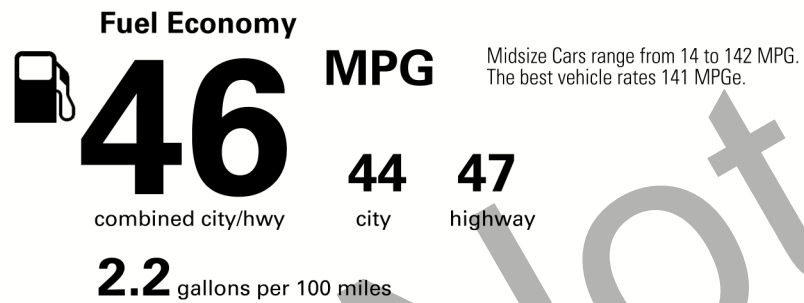

EPA DOT Fuel Economy and Environment

Gasoline Vehicle

You save \$3,000
 in fuel costs over 5 years compared to the average new vehicle.

Annual fuel cost \$900

Actual results will vary for many reasons, including driving conditions and how you drive and maintain your vehicle. The average new vehicle gets 27 MPG and costs \$7,500 to fuel over 5 years. Cost estimates are based on 15,000 miles per year at \$2.70 per gallon. MPGe is miles per gasoline gallon equivalent. Vehicle emissions are a significant cause of climate change and smog.