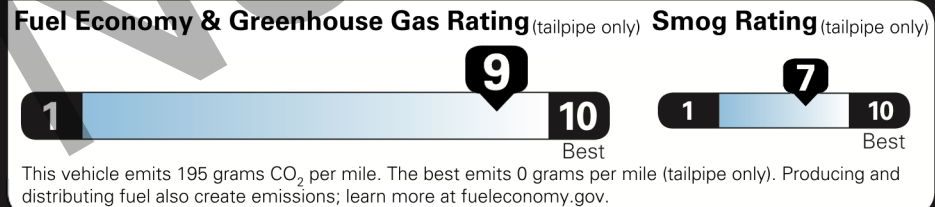

MANUFACTURER'S SUGGESTED RETAIL PRICE		\$ 32,720.00
OPTIONAL EQUIPMENT		
FE	50 State Emissions	0.00
PC	Special Color	425.00
SR	Power Tilt/Sliding Moonroof	860.00

SOUTHEAST TOYOTA DISTRIBUTORS, LLC		\$ 34,985.00
TOTAL FROM MANUFACTURER'S LABEL		
DISTRIBUTOR'S INSTALLED OPTIONS		
XY900	TOYOGUARD Platinum Includes: 2 Oil and Filter Changes at any Toyota Dealer Four Tire Rotations Roadside and Rental Car Assistance Exterior Paint Sealant and Interior Protector	699.00
PF100	Clear Paint Protection - Door Package Includes coverage on: Door Cups Door Edge Guards Rear Bumper	199.00
LU107	LED Interior Light Upgrade	149.00
CP100	Rear Dual USB Power Port Charger Convenient charging access for rear seat passenger Innovative smart USB connector, either way is up Two fast charging 2.4A power ports Maximum power for latest tablets and smartphones Blue LED power status light shines thru flip cap Southeast Toyota Distributor Plus	129.00
FP501	Includes: Certified Technician 46 Point Quality Inspection Digital Picture Asset Program	0.00

EPA DOT Fuel Economy and Environment

Gasoline Vehicle

You save \$3,000
 in fuel costs over 5 years compared to the average new vehicle.

Annual fuel cost \$900

Actual results will vary for many reasons, including driving conditions and how you drive and maintain your vehicle. The average new vehicle gets 27 MPG and costs \$7,500 to fuel over 5 years. Cost estimates are based on 15,000 miles per year at \$2.70 per gallon. MPGe is miles per gasoline gallon equivalent. Vehicle emissions are a significant cause of climate change and smog.