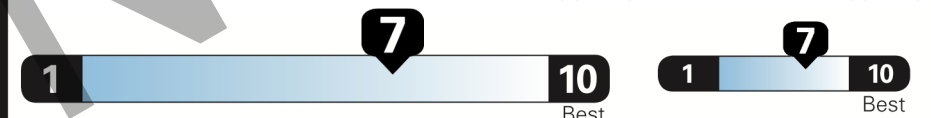

EPA DOT Fuel Economy and Environment

Gasoline Vehicle

Fuel Economy
32 MPG
combined city/hwy
29 city
36 highway
3.1 gallons per 100 miles

Compacts range from 14 to 113 MPG. The best vehicle rates 141 MPGe.

You save $1,250
in fuel costs over 5 years compared to the average new vehicle.

Annual fuel cost $1,250

Fuel Economy & Greenhouse Gas Rating (tailpipe only) **Smog Rating** (tailpipe only)